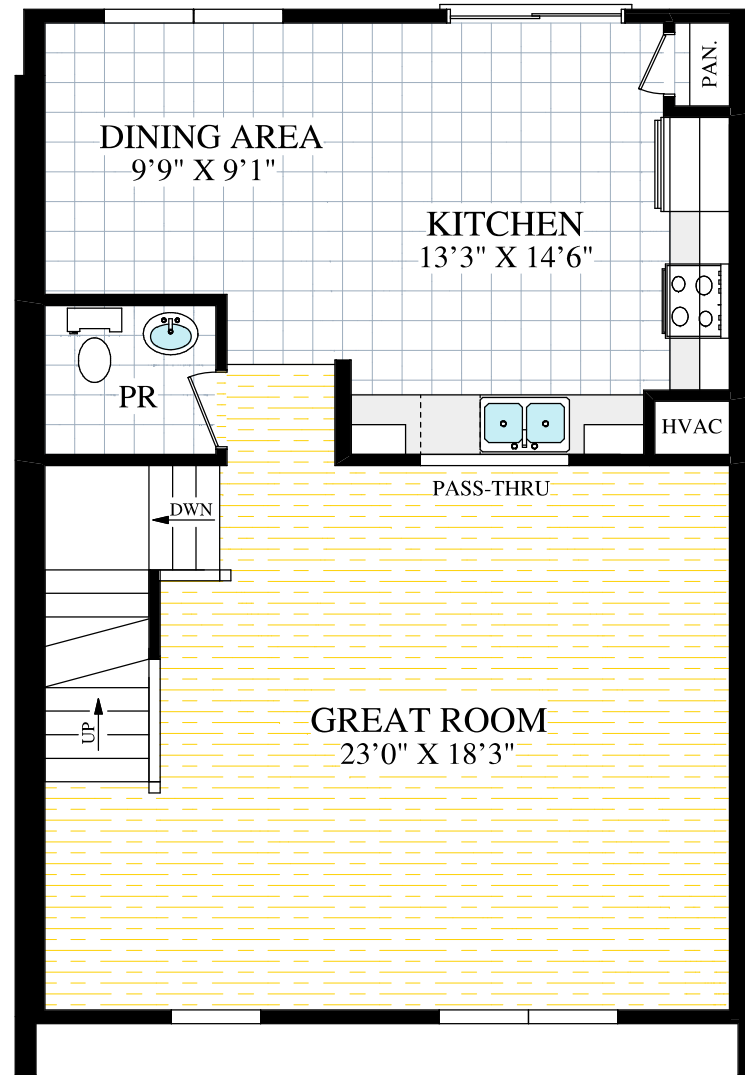

ENTRY LEVEL

MAIN FLOOR LEVEL
9'0" CEILING HEIGHT

3RD FLOOR LEVEL