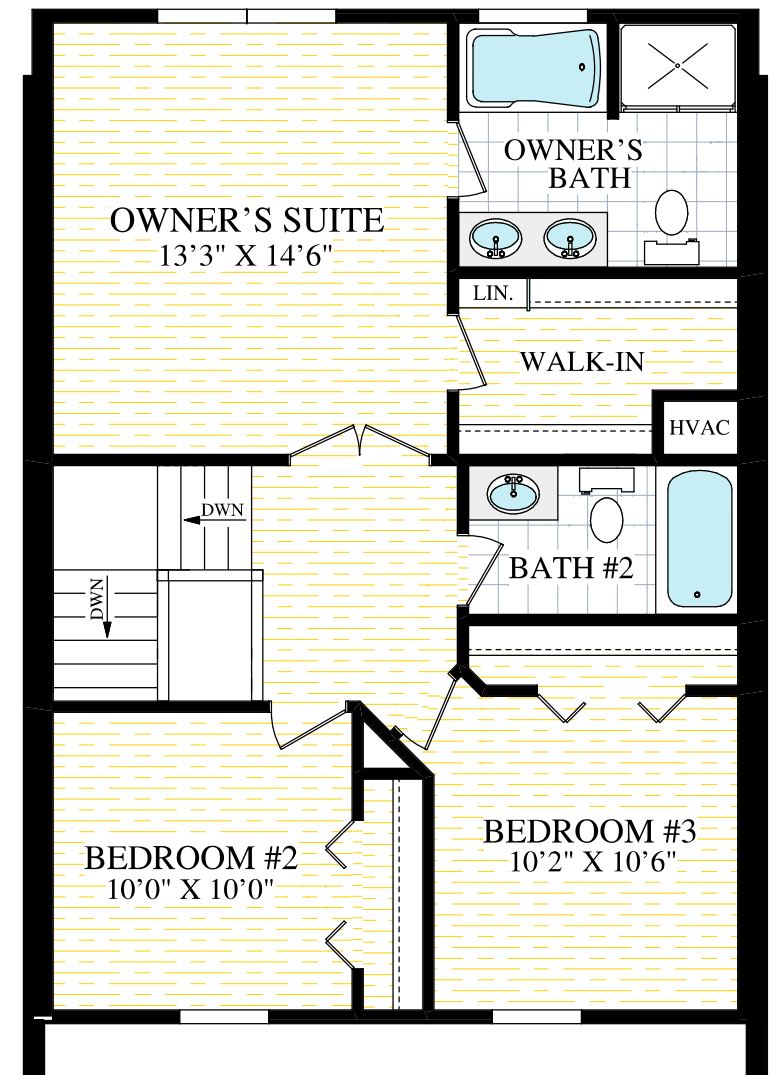

ENTRY LEVEL

MAIN FLOOR LEVEL
9'0" CEILING HEIGHT

3RD FLOOR LEVEL