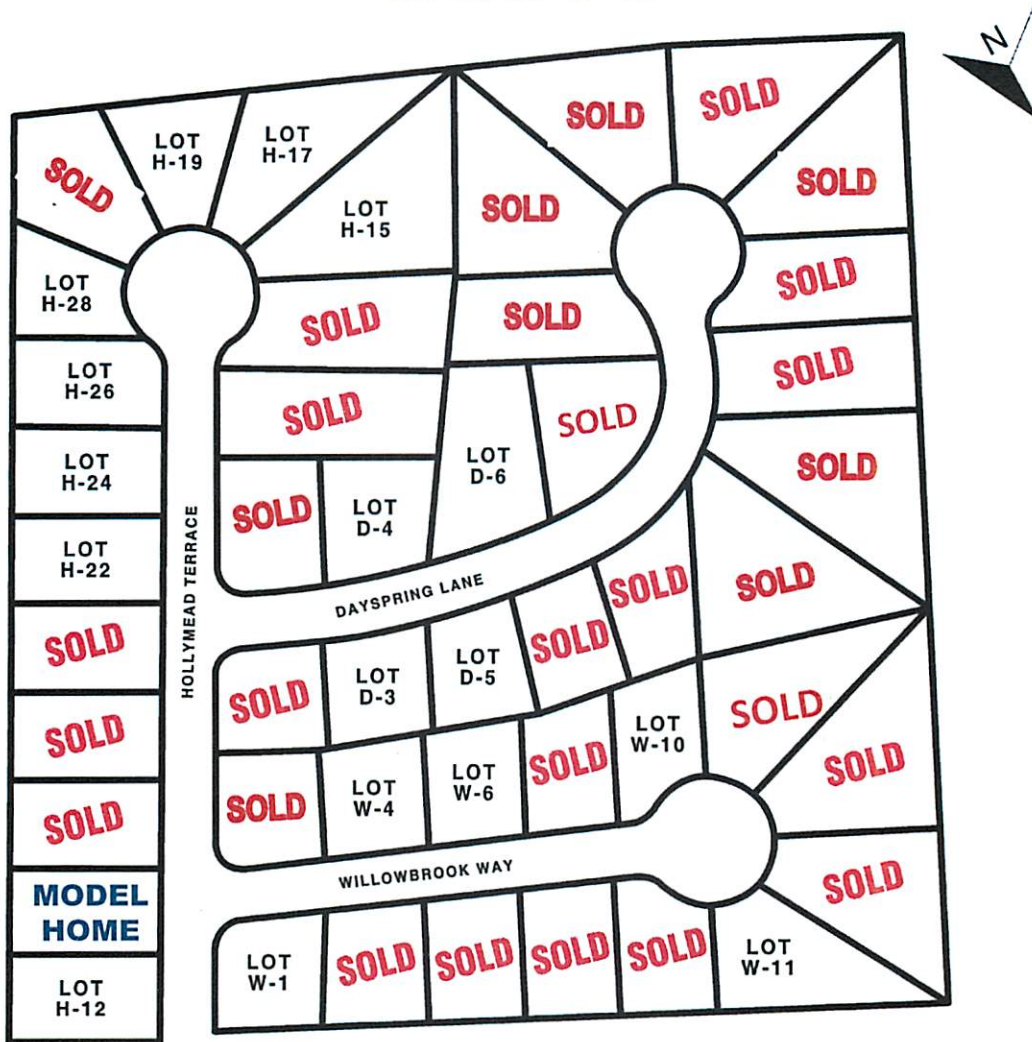

# Oliver <sup>Over</sup> 65 <sub>YEARS</sub> Homes™

Celebrating a Tradition in Building Excellence

**Directions to the Community:** From Oliver Homes main office, take Leitersburg Pike S to Eastern Blvd. & turn left. Follow to Chartridge Drive & turn right. Follow to Magnolia Ave. & turn right & then left onto Hollymead Terrace. ( Updated 11-7-17)