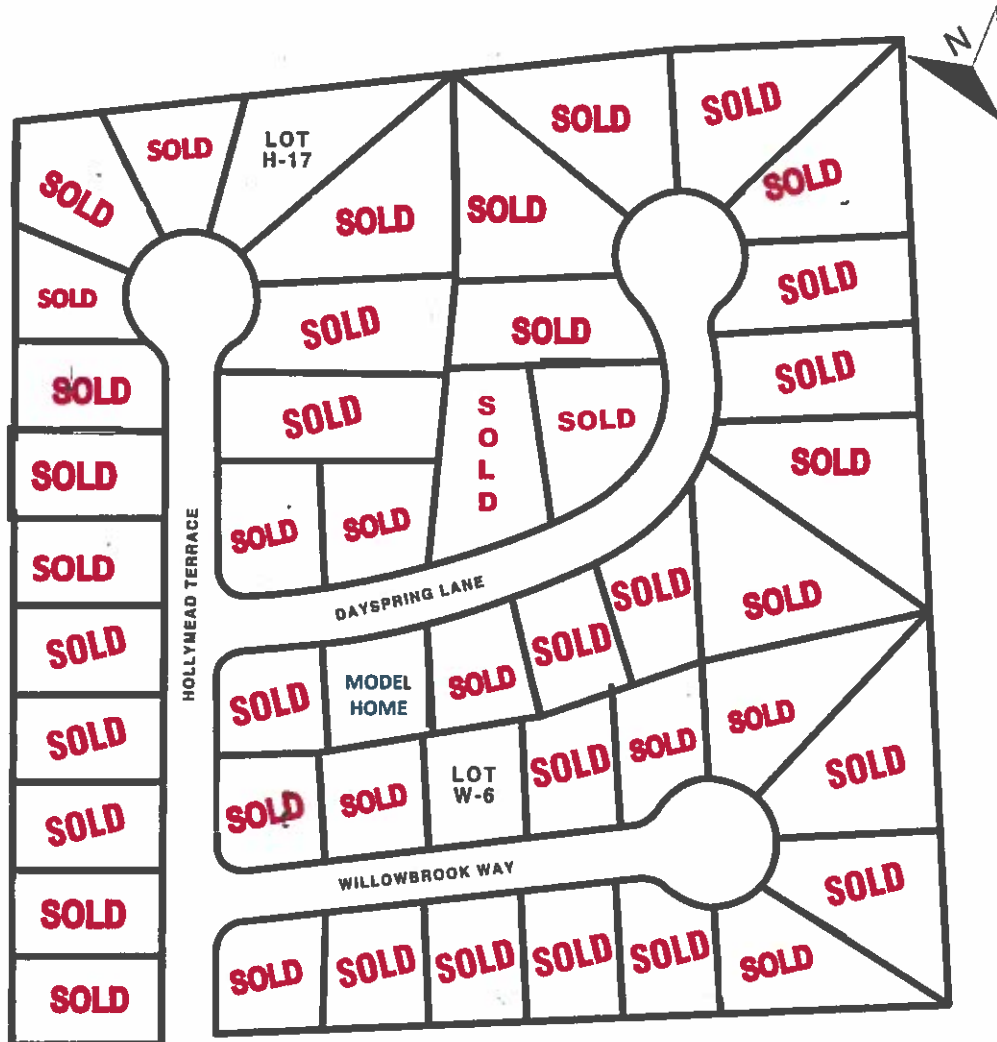

# Oliver <sup>Over</sup> 70 <sub>YEARS</sub> Homes™

Celebrating a Tradition in Building Excellence

**Directions to the Community:** From Oliver Homes main office, take Leitersburg Pike S to Eastern Blvd. & turn left. Follow to Chartridge Drive & turn right. Follow to Magnolia Ave. & turn right & then left onto Hollymead Terrace. ( Updated 01/11/2021)